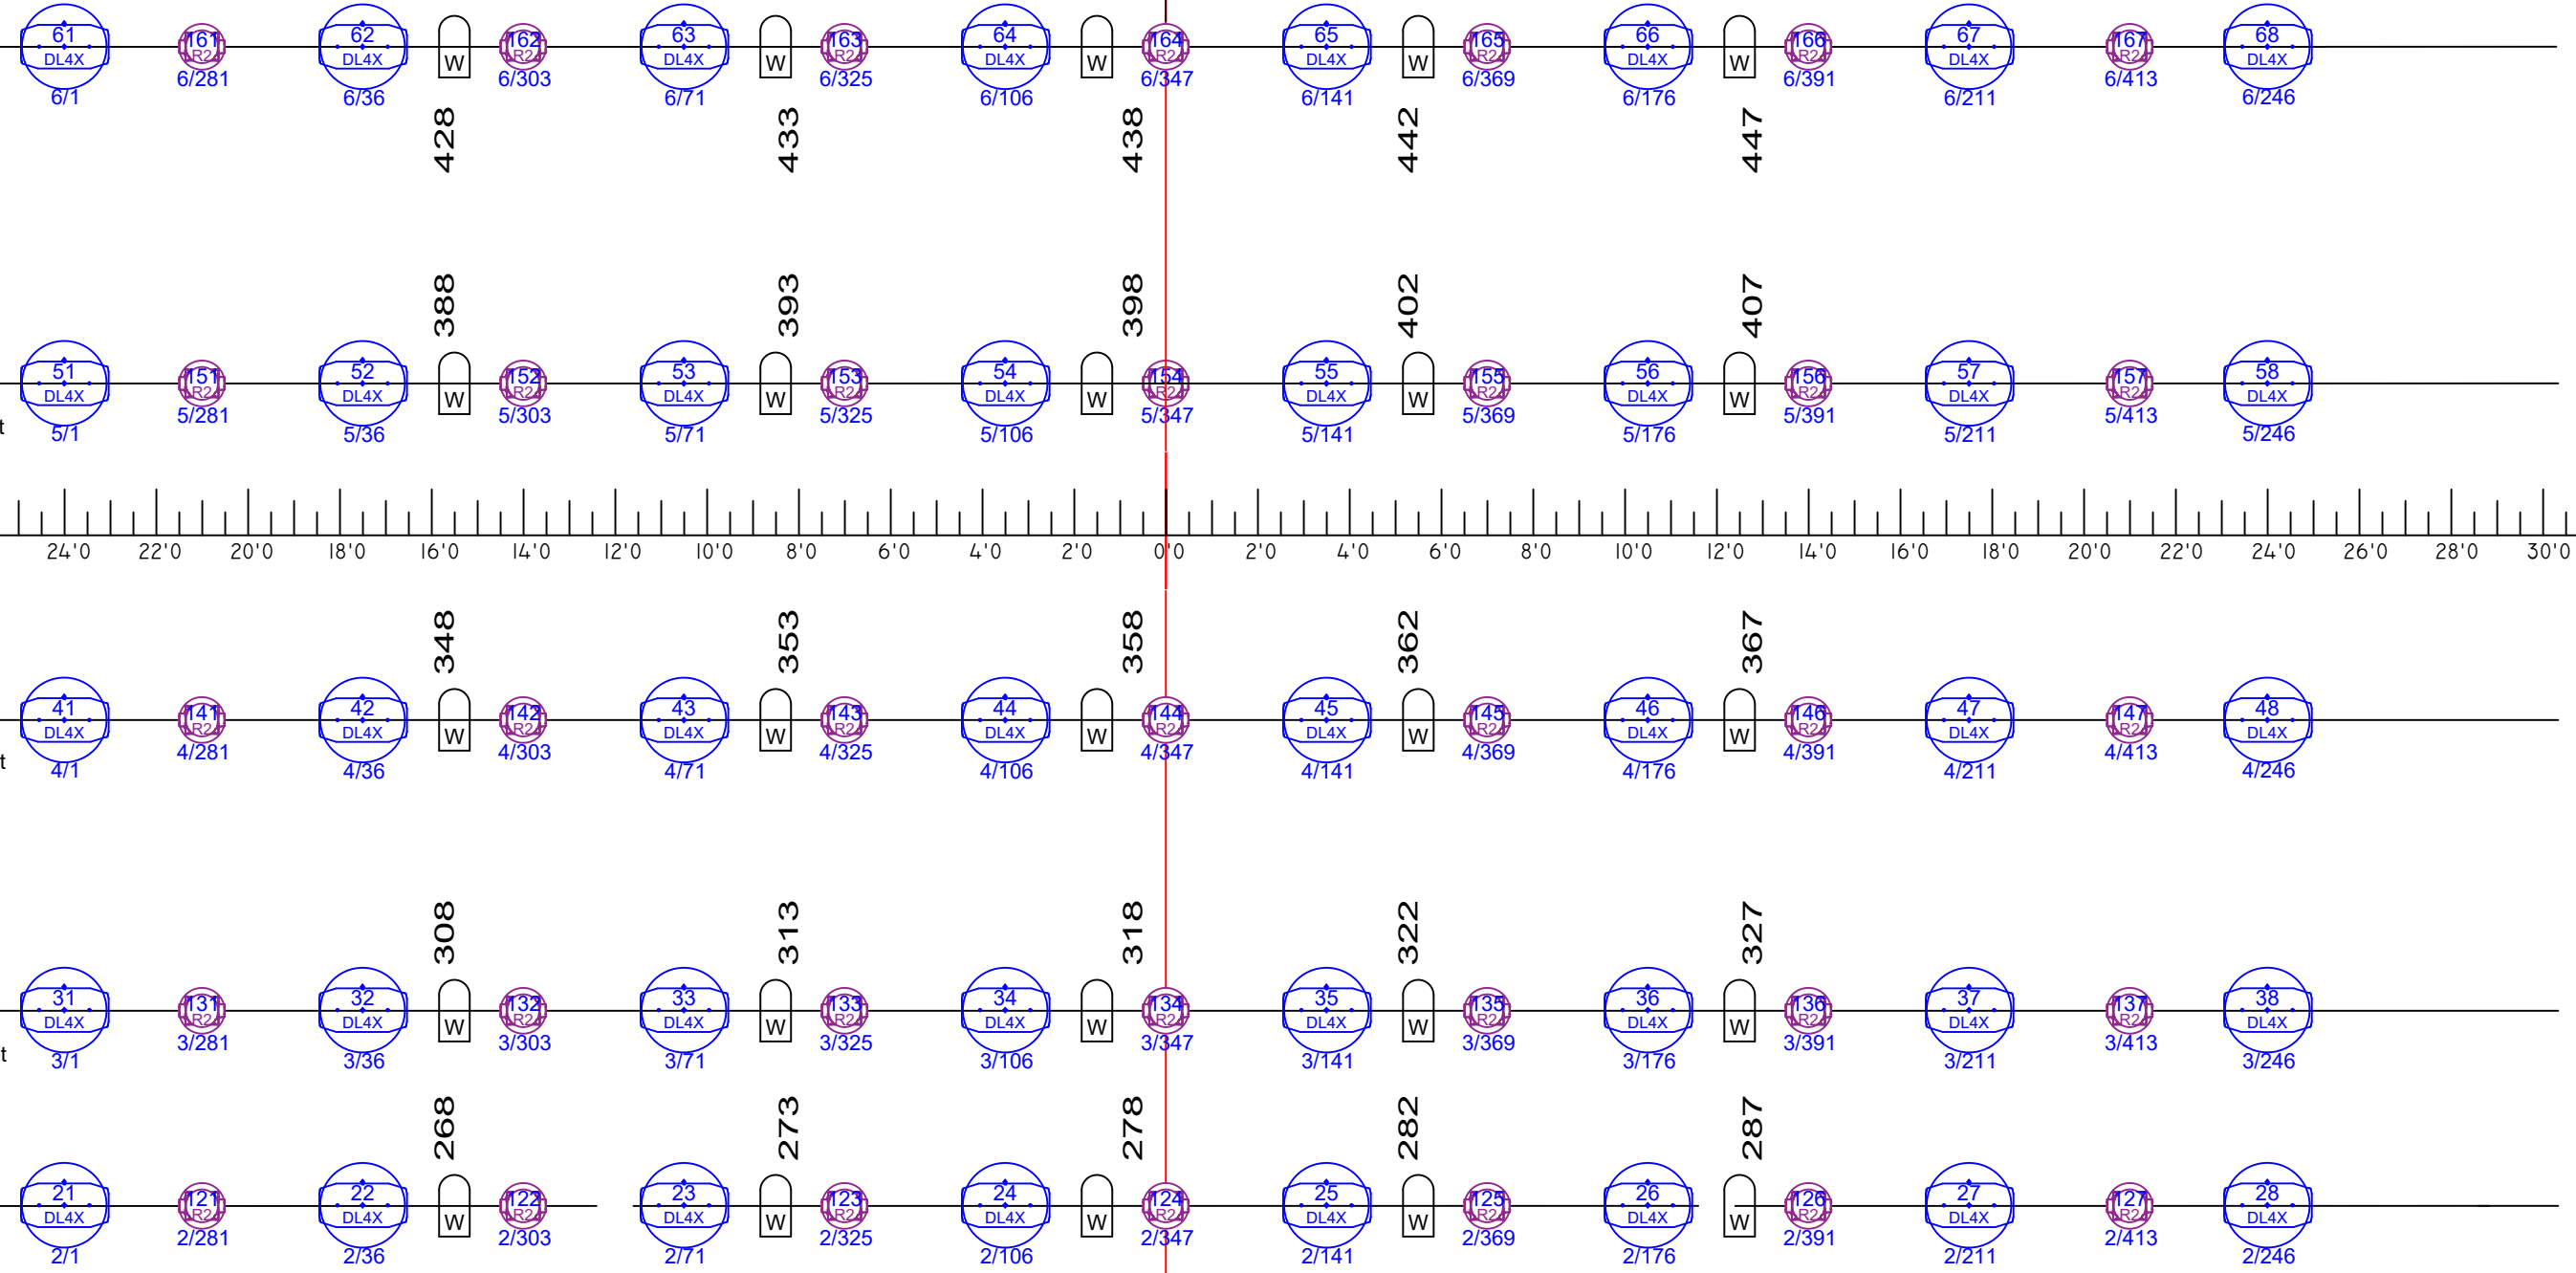

720 7/433 719 7/385 718 7/337 717 7/289 716 7/241 715 7/193 714 7/145 713 7/97 712 7/49 711 7/1

LX 8 38'-6" from Smoke Pocket

LX 7

LX 6 32'-6" from Smoke Pocket

LX 5 25'-2" from Smoke Pocket

LX 4 17'-10" from Smoke Pocket

LX 3 11'-6" from Smoke Pocket

LX 2 6'-7" from Smoke Pocket

LX 1 5'-3" from Smoke Pocket

NAJA - Edmonton Overhead Stock Lighting Rig