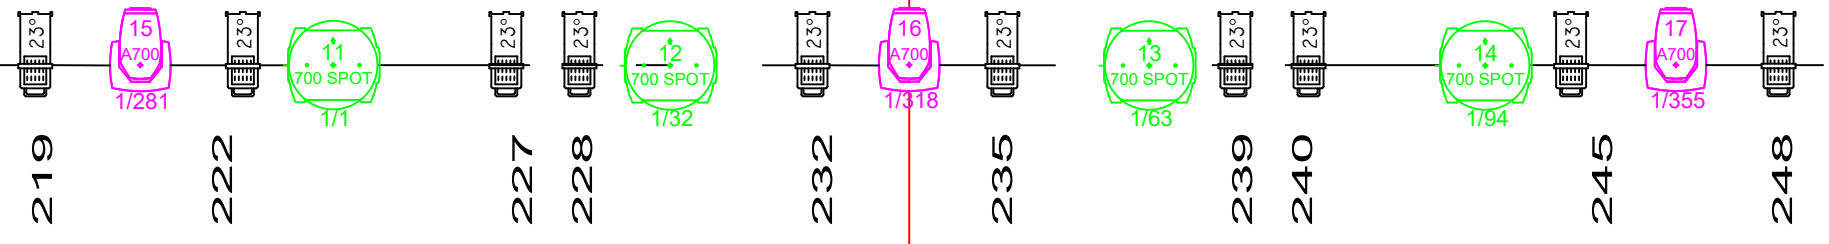

720 7/433 719 7/385 718 7/337 717 7/289 716 7/241 715 7/193 714 7/145 713 7/97 712 7/49 711 7/1

LX 8 38'-6" from Smoke Pocket

LX 7

LX 6 32'-6" from Smoke Pocket

LX 5 25'-2" from Smoke Pocket

LX 4 17'-10" from Smoke Pocket

LX 3 11'-6" from Smoke Pocket

LX 2 6'-7" from Smoke Pocket

LX 1 5'-3" from Smoke Pocket

NAJA - Edmonton Overhead Stock Lighting Rig