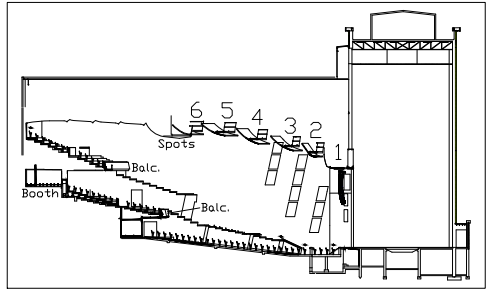

INSTRUMENT KEY	5.3 Circuit # 155 Dimmer # Colour	BEAM IN DEGREES		Gobo Size	AUTOMATED LIGHTS
		Narrow	Wide		
	1000 Watt Selecon Pacific Zoom	23	50	A	MARTIN MAC700 Profile
	1000 Watt Selecon Pacific Zoom	14	35	B	Clay Paky Alpha Profile 1500
	1000 Watt Selecon Pacific Zoom	12	28	M	Robe T1 Profile
	1000 Watt Selecon Pacific Zoom	5.5	13	M	Robe DL4F Wash
	Medium FFR 1000 Watt PAR	12	28		Chauvet Nexus 4x4

Notation:
ND = Non Dim
LVR = Low Voltage Relay
30A = 30 Amp 3ph
50A = 50 Amp Joy
Pit = Orchestra Pit
Fore = Fore Stage Apron
Warm = Curtain Warmer
DMX = DMX Output Jack
CAT6 = Ethernet Port
o/w = R305
L = R351
R = R26
B = R69