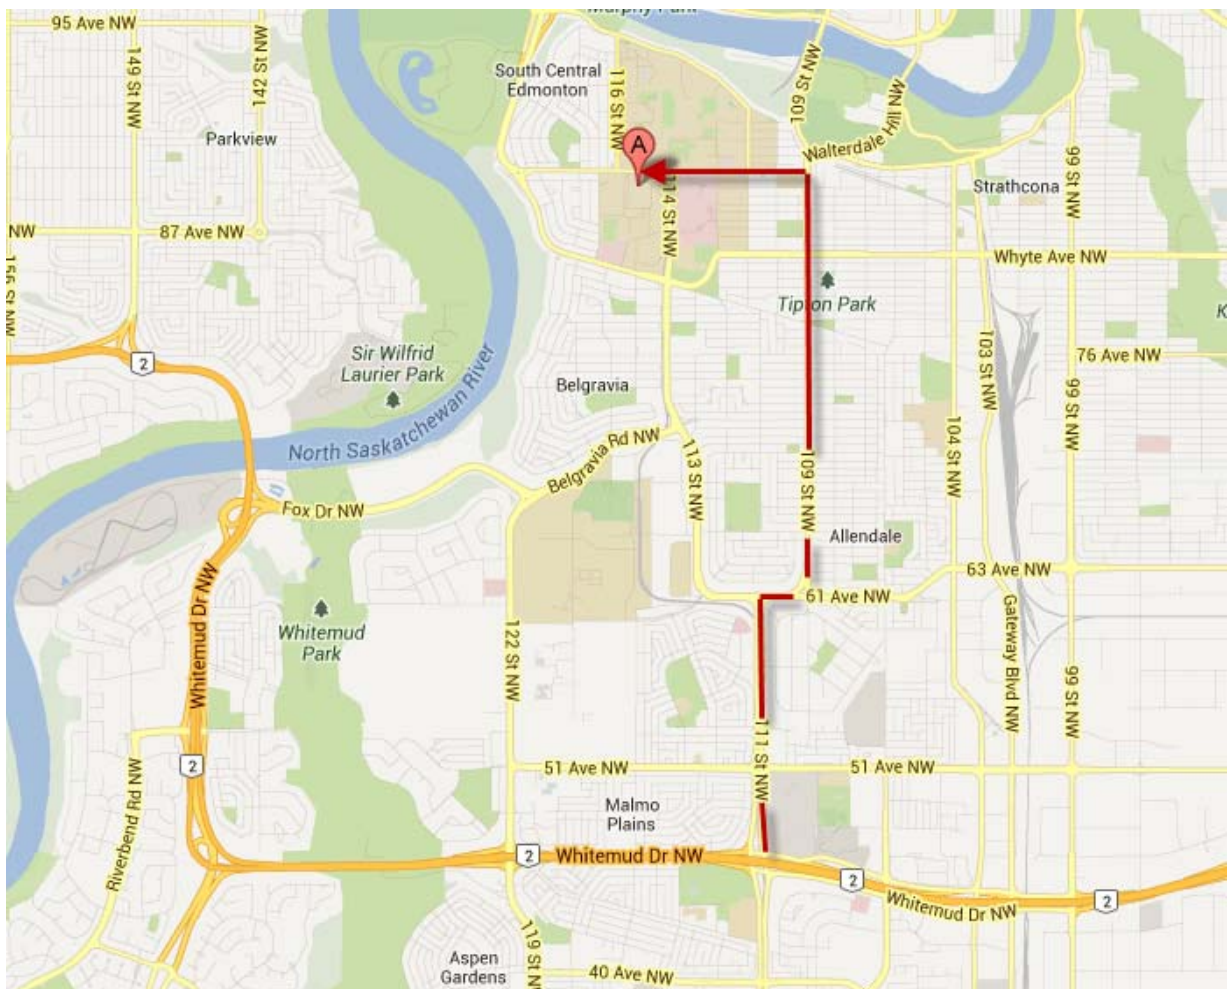

IT'S ALL AT THE JUBE.

ADDRESS

11455-87 Avenue
Edmonton, AB
Canada T6G 2T2
Our GPS is 53.521877645056634 -113.52895975112915

GENERAL INFORMATION

Edmonton International Airport (YEG) is 30 minutes away – after customs
Bus parking for 2 at stage door c/w shore power – other busses at West fence
No trucks can stay in the loading dock during the show
Parking for five (5) trucks in the South West corner of lot.

View of the stage door on the south side of the Jube looking west

LOADING DOCKS STAGE LEFT

2 docks available at stage level
Located at SW side of theatre (doors facing North)
Two 10' 1" H x 9' 8" W adjacent loading doors (3M 2.9M)
Room for two 53' long trailers at a time (16.1M)
TRAILERS MAY NOT STAY IN THE DOCKS
Parking for 5 trucks and 5 buses only on the lot

TRUCK ROUTE DIRECTIONS

1. **Coming north on Highway #2**, turn onto Whitemud Drive westbound
- OR
1. **Coming east on Highway #16**, take Anthony Henday Drive south to Whitemud Drive eastbound
- OR
1. **Coming west on Highway #16**, take Highway #14 south to Whitemud Drive westbound
- THEN**
2. Take Whitemud Drive to 111th Street
 3. North on 111th Street to 61st Avenue
 4. East (right) on 61st Avenue to 109th Street
 5. North (left) on 109th Street to 87th Avenue
 6. West (left) on 87th Avenue — the Auditorium will be on your left after 114th Street