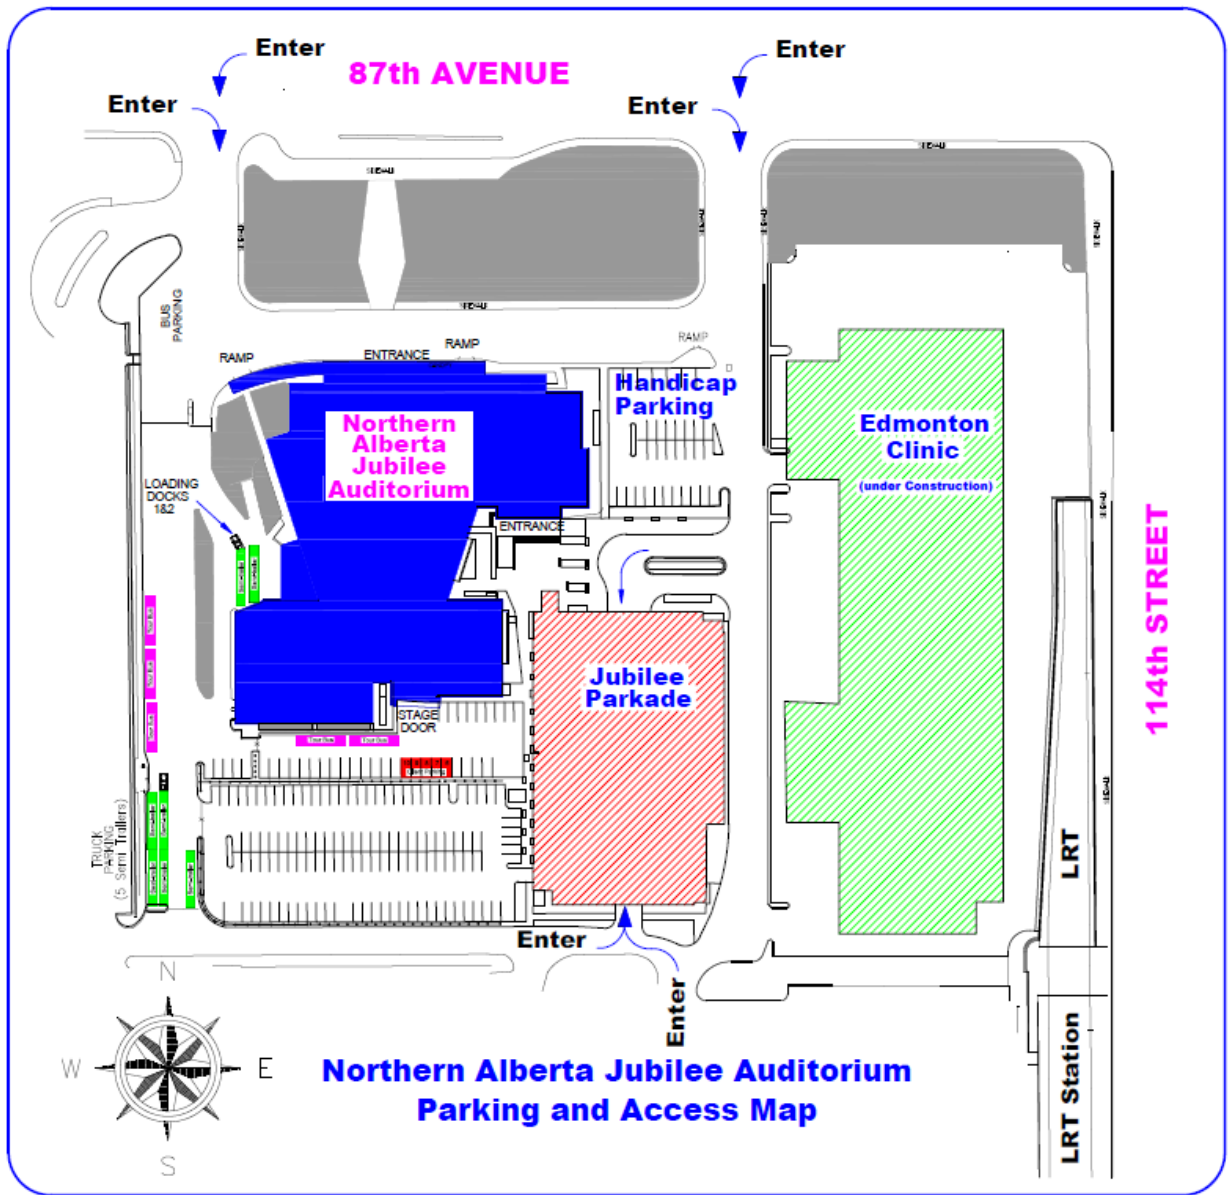

IT'S ALL AT THE JUBE.

ADDRESS

11455-87 Avenue
Edmonton, AB
Canada T6G 2T2
Our GPS is 53.521877645056634 -113.52895975112915

GENERAL INFORMATION

Edmonton International Airport (YEG) is 30 minutes away – after customs
Bus parking for 2 at stage door c/w shore power – other busses at West fence
No trucks can stay in the loading dock during the show
Parking for five (5) trucks in the South West corner of lot.

View of the stage door on the south side of the Jube looking west

LOADING DOCKS STAGE LEFT

2 docks available at stage level
Located at SW side of theatre (doors facing North)
Two 10' 1" H x 9' 8" W adjacent loading doors (3M 2.9M)
Room for two 53' long trailers at a time (16.1M)
TRAILERS MAY NOT STAY IN THE DOCKS
Parking for 5 trucks and 5 buses only on the lot

TRUCK ROUTE DIRECTIONS

1. **Coming north on Highway #2**, turn onto Whitemud Drive westbound
- OR
1. **Coming east on Highway #16**, take Anthony Henday Drive south to Whitemud Drive eastbound
- OR
1. **Coming west on Highway #16**, take Highway #14 south to Whitemud Drive westbound
- THEN**
2. Take Whitemud Drive to 111th Street
 3. North on 111th Street to 61st Avenue
 4. East (right) on 61st Avenue to 109th Street
 5. North (left) on 109th Street to 87th Avenue
 6. West (left) on 87th Avenue — the Auditorium will be on your left after 114th Street