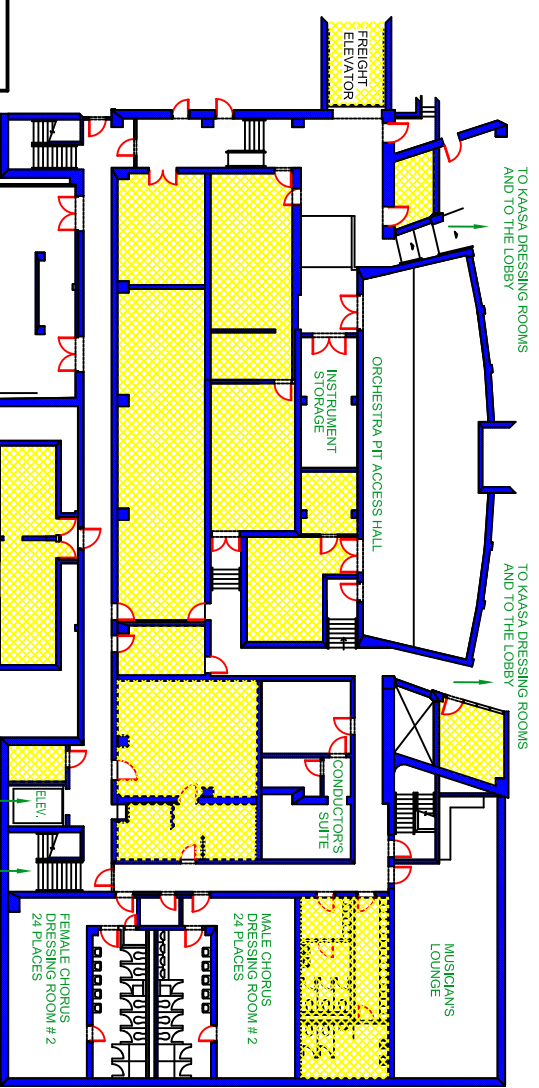

**MAIN FLOOR DRESSING ROOM PLAN**

**BASEMENT DRESSING ROOM PLAN**

**Government of Alberta**

**BACKSTAGE MAP**

11455 - 87th Avenue, Edmonton, Alberta, T6G 2T2  
 Phone (780) 427-2760 Fax (780) 422-3750  
 www.jubileeauditorium.com