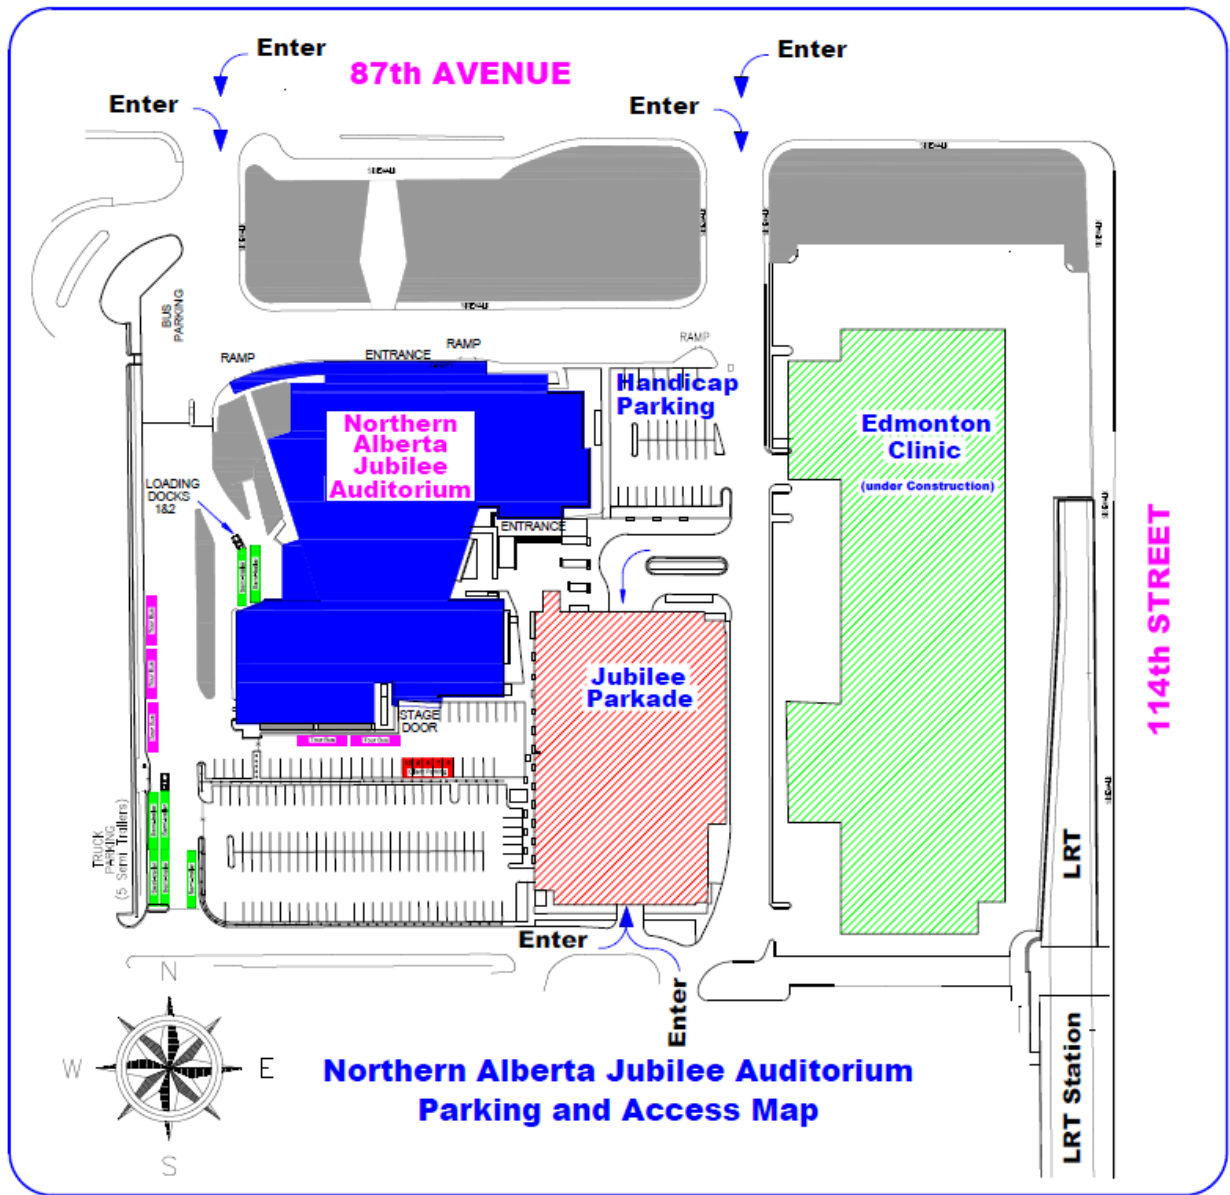

IT'S ALL AT THE JUBE.

ADDRESS

11455-87 Avenue

Edmonton, AB

Canada T6G 2T2

Our GPS is 53.521877645056634 -113.52895975112915

GENERAL INFORMATION

Edmonton International Airport (YEG) is 30 minutes away – after customs

Bus parking for 2 at stage door c/w shore power – other busses at West fence

No trucks can stay in the loading dock during the show

Parking for five (5) trucks in the South West corner of lot.

View of the stage door on the south side of the Jube looking west

LOADING DOCKS STAGE LEFT

2 docks available at stage level

Located at SW side of theatre (doors facing North)

Two 10' 1" H x 9' 8" W adjacent loading doors (3M 2.9M)

Room for two 53' long trailers at a time (16.1M)

TRAILERS MAY NOT STAY IN THE DOCKS

Parking for 5 trucks and 5 buses only on the lot

TRUCK ROUTE DIRECTIONS

1. **Coming north on Highway #2**, turn onto Whitemud Drive westbound
- OR
1. **Coming east on Highway #16**, take Anthony Henday Drive south to Whitemud Drive eastbound
- OR
1. **Coming west on Highway #16**, take Highway #14 south to Whitemud Drive westbound
- THEN**
2. Take Whitemud Drive to 111th Street
 3. North on 111th Street to 61st Avenue
 4. East (right) on 61st Avenue to 109th Street
 5. North (left) on 109th Street to 87th Avenue
 6. West (left) on 87th Avenue — the Auditorium will be on your left after 114th Street