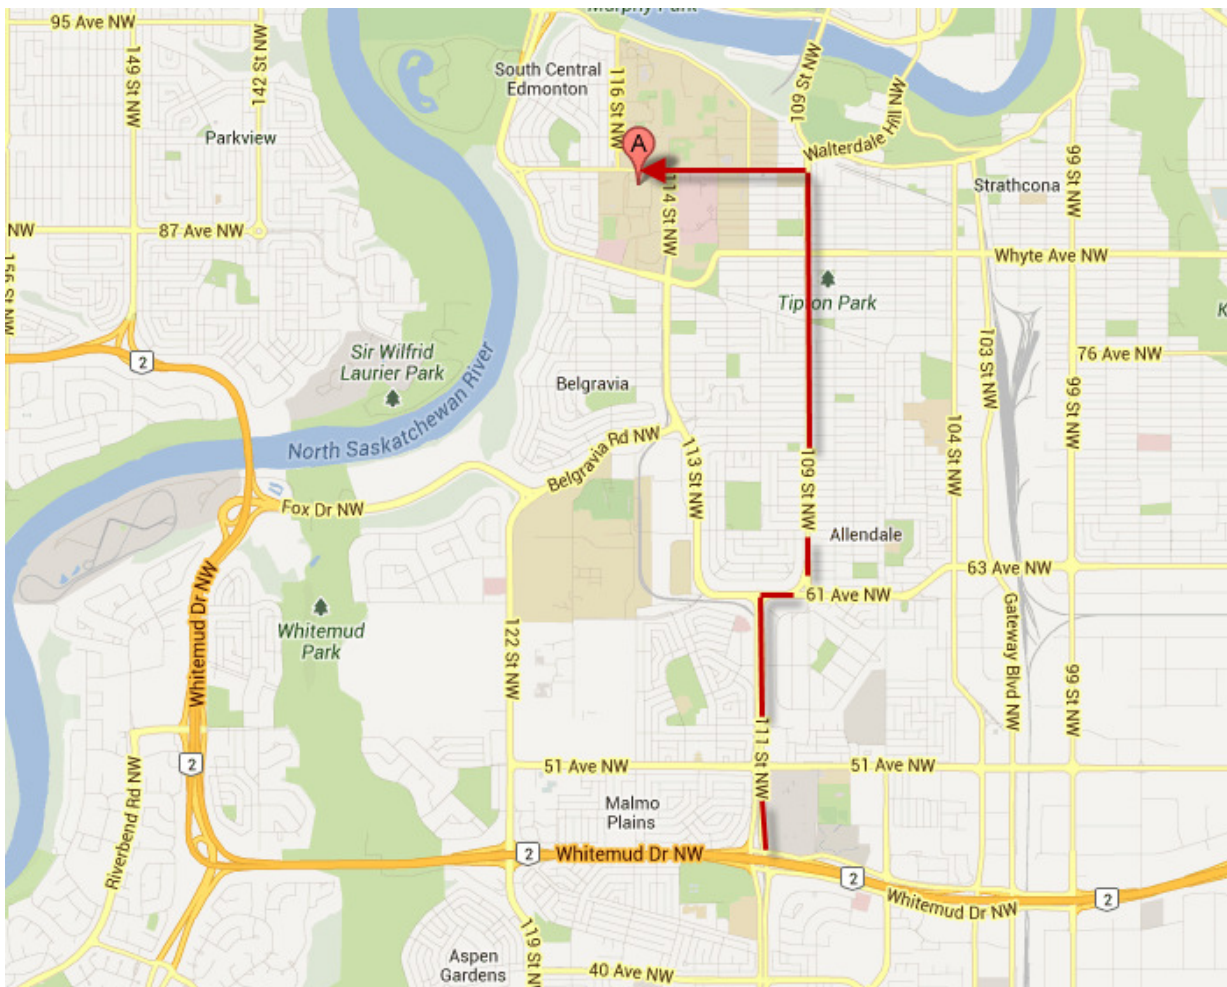

IT'S ALL AT THE JUBE.

ADDRESS

11455-87 Avenue

Edmonton, AB

Canada T6G 2T2

Our GPS is 53.521877645056634 -113.52895975112915

GENERAL INFORMATION

Edmonton International Airport (YEG) is 30 minutes away – after customs

Bus parking for 2 at stage door c/w shore power – other busses at West fence

No trucks can stay in the loading dock during the show

Parking for five (5) trucks in the South West corner of lot.

View of the stage door on the south side of the Jube looking west

LOADING DOCKS STAGE LEFT

2 docks available at stage level

Located at SW side of theatre (doors facing North)

Two 10' 1" H x 9' 8" W adjacent loading doors (3M 2.9M)

Room for two 53' long trailers at a time (16.1M)

TRAILERS MAY NOT STAY IN THE DOCKS

Parking for 5 trucks and 5 buses only on the lot

TRUCK ROUTE DIRECTIONS

1. **Coming north on Highway #2**, turn onto Whitemud Drive westbound
- OR
1. **Coming east on Highway #16**, take Anthony Henday Drive south to Whitemud Drive eastbound
- OR
1. **Coming west on Highway #16**, take Highway #14 south to Whitemud Drive westbound
- THEN**
2. Take Whitemud Drive to 111th Street
 3. North on 111th Street to 61st Avenue
 4. East (right) on 61st Avenue to 109th Street
 5. North (left) on 109th Street to 87th Avenue
 6. West (left) on 87th Avenue — the Auditorium will be on your left after 114th Street